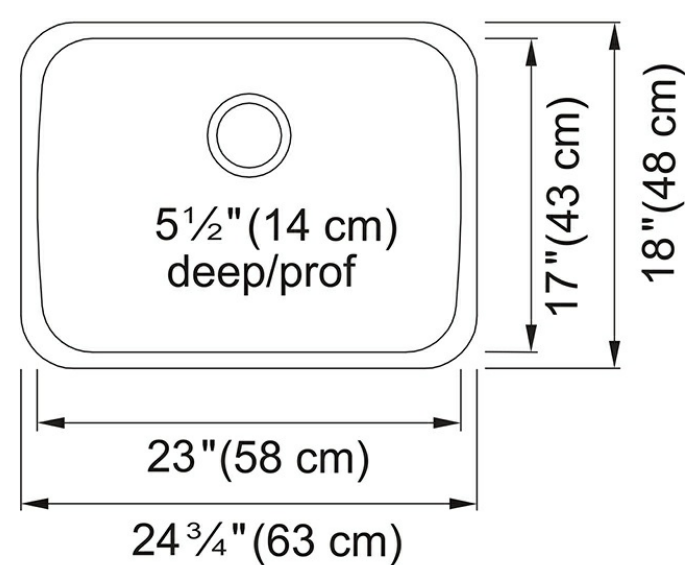

- Accessible Design: 5.5-in bowl depth and rear drain placement create an accessible work area for individuals with limited mobility
- High Quality Stainless: 18 Gauge quality stainless steel with exceptional resistance to staining and corrosion.
- Ultra Quiet: Sound dampening system that keeps your kitchen clear of excess noise from running water and disposal vibration.
- Undermount Installation: Creates a seamless profile between the sink and countertop so that crumbs can be easily brushed inside, so cleaning up is a snap.

Product Picture

Technical Drawing

Product Dimensions

Length overall	24 3/4"
Width overall	18 3/4"
Length of large bowl	23"
Width of large bowl	17"
Depth of large bowl	5 1/2"
Minimum Cabinet Size	30"

General Information

Type of Material	18 Gauge Stainless Steel
Number of Bowls	1
Faucet Hole	0
Cut-Out Template	Yes

Article Numbers

FUN#	122.0641.410
------	--------------